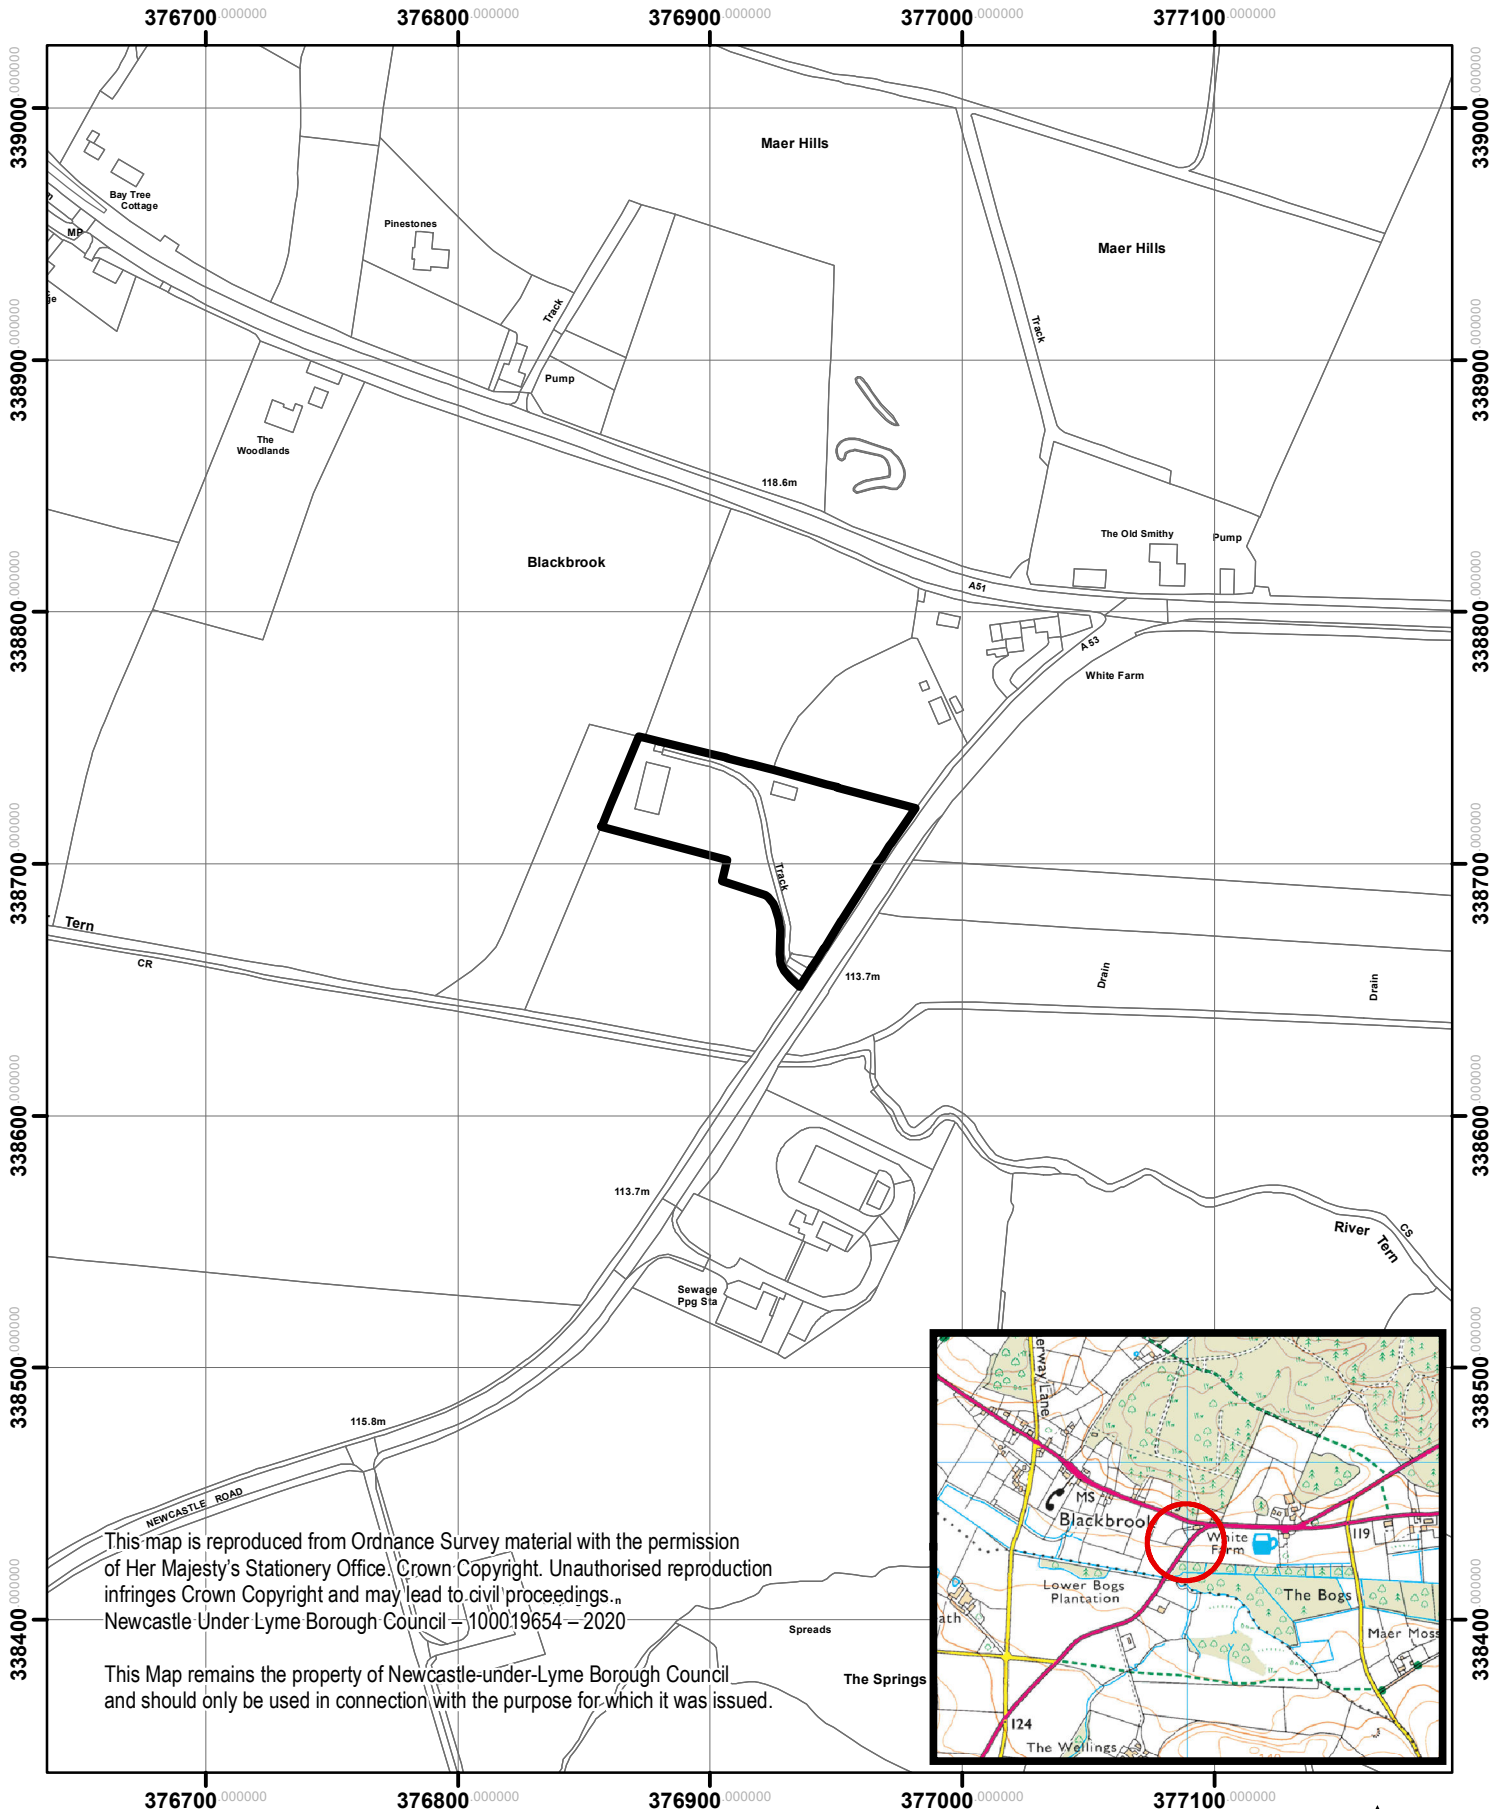

# Site off Newcastle Road, Baldwins Gate

This map is reproduced from Ordnance Survey material with the permission of Her Majesty's Stationery Office. Crown Copyright. Unauthorised reproduction infringes Crown Copyright and may lead to civil proceedings.  
Newcastle Under Lyme Borough Council – 1000.19654 – 2020

This Map remains the property of Newcastle-under-Lyme Borough Council and should only be used in connection with the purpose for which it was issued.